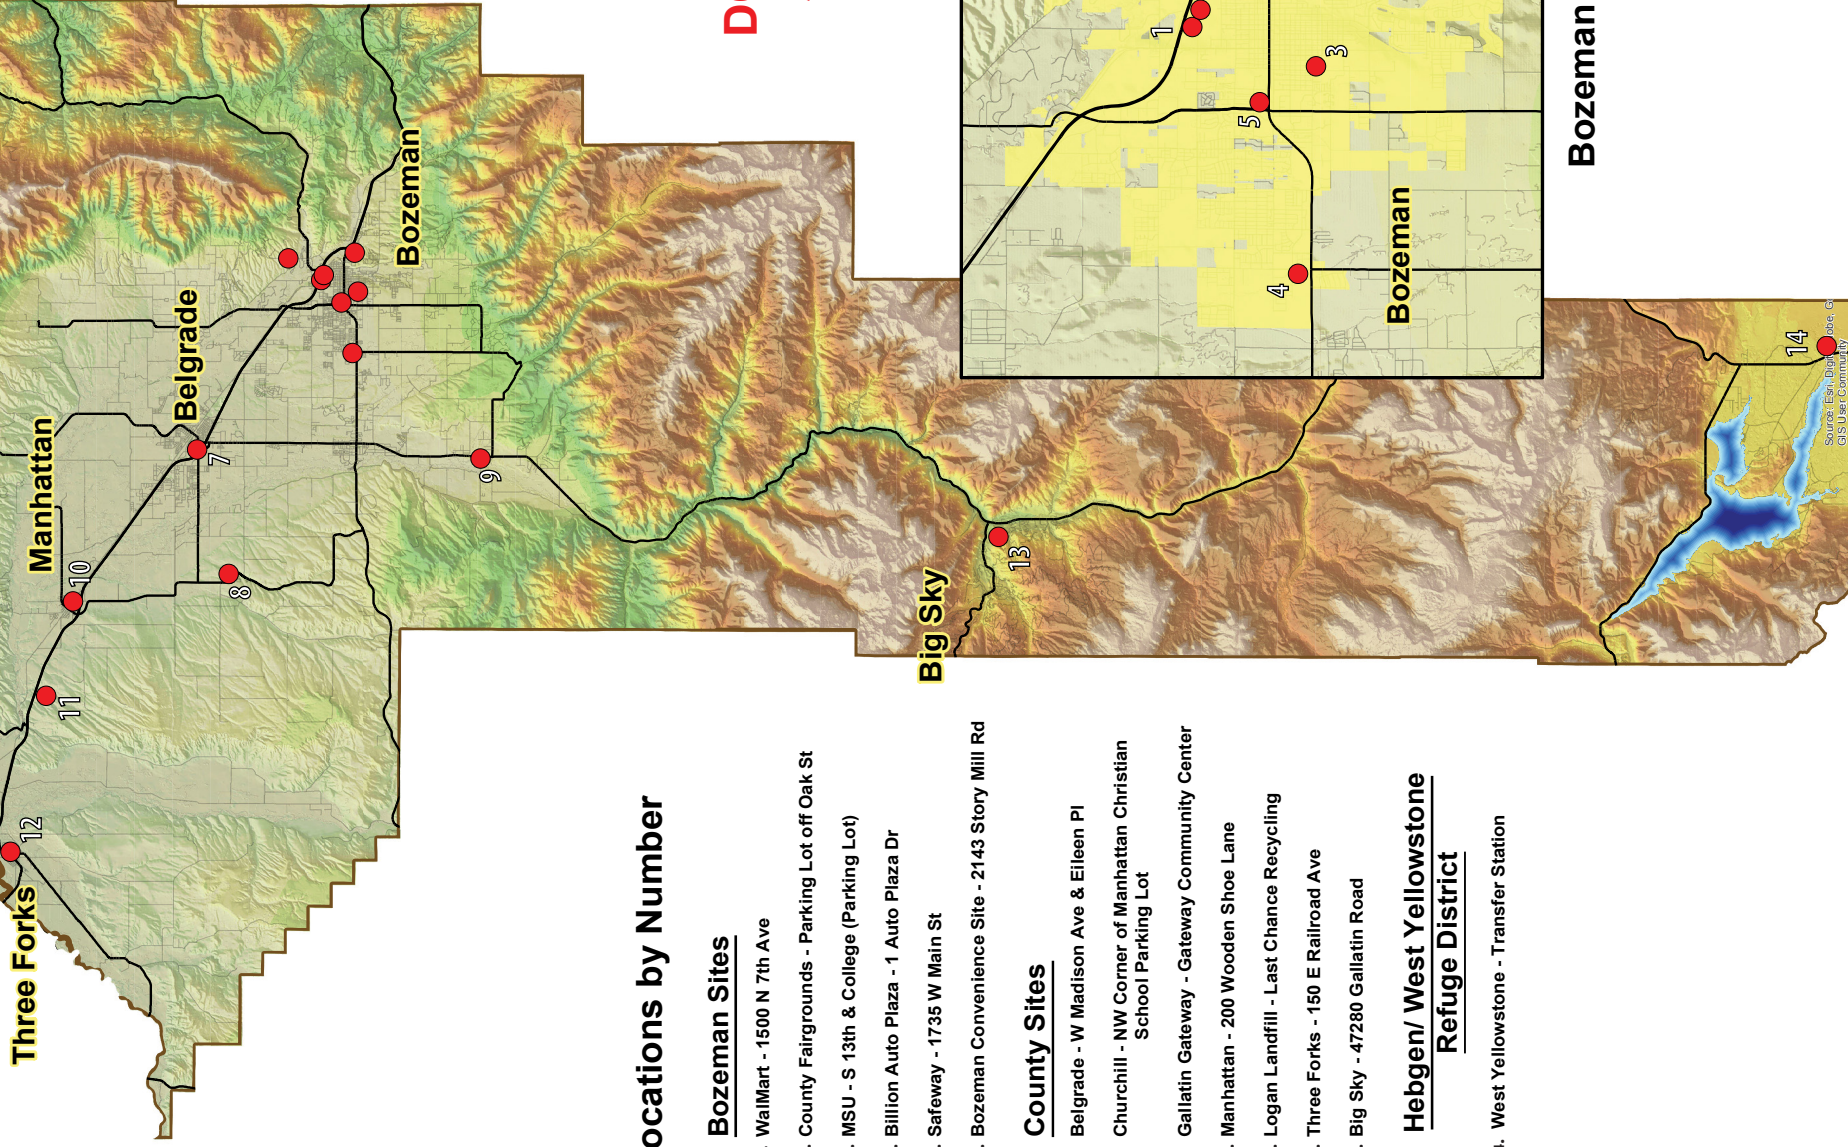

Three Forks

Locations by Number

Bozeman Sites

1. WalMart - 1500 N 7th Ave
2. County Fairgrounds - Parking Lot off Oak St
3. MSU - S 13th & College (Parking Lot)
4. Billion Auto Plaza - 1 Auto Plaza Dr
5. Safeway - 1735 W Main St
6. Bozeman Convenience Site - 2143 Story Mill Rd

County Sites

7. Belgrade - W Madison Ave & Eileen Pl
8. Churchill - NW Corner of Manhattan Christian School Parking Lot
9. Gallatin Gateway - Gateway Community Center
10. Manhattan - 200 Wooden Shoe Lane
11. Logan Landfill - Last Chance Recycling
12. Three Forks - 150 E Railroad Ave
13. Big Sky - 47280 Gallatin Road

Hebgen/ West Yellowstone Refuge District

14. West Yellowstone - Transfer Station

**YOUR HELP
IS NEEDED !**

Keep recyclable
items clean and
free of
contamination...

**DO NOT LEAVE
ANY TRASH**
It jeopardizes
the Recycling
Program

Bozeman Detail

Gallatin County Solid Waste Management District

Recycling Bin Locations